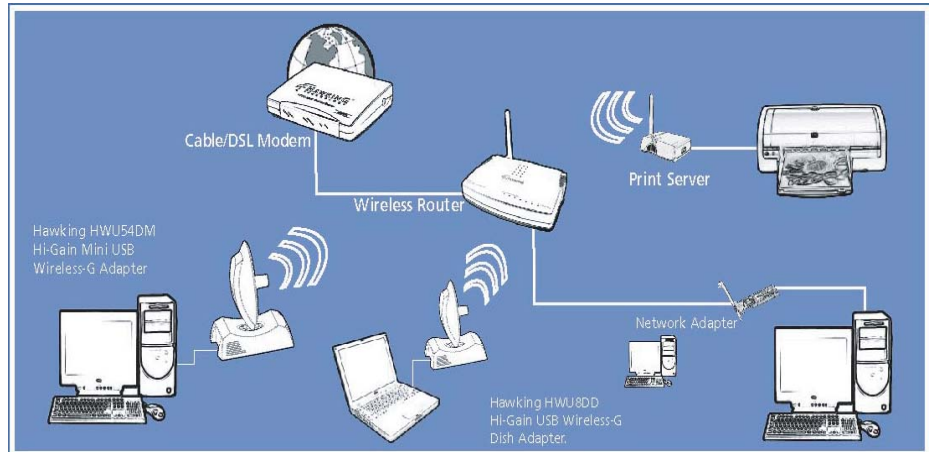

Antenna:

- Hi-Gain Directional Dish Antenna (8 dBi gain)

Software and Management

- Wireless Management Utility Software
 or Windows based utility

LEDs:

- Power
- Wireless Activity

Temperature:

- Operating: 0~55°C

READY, NETWORK & GO!

It's easy to install, it's easy to use! Everyone can do it.

Step 1 - Insert the Installation CD and run the Setup Wizard

Step 2 - Connect the Adapter to your USB port

Step 3 - Connect to your Wireless network

WIRELESS NETWORK DIAGRAM:

PERFORMANCE DIAGRAM:

*The range will vary in different operating environments due to effects such as building construction.