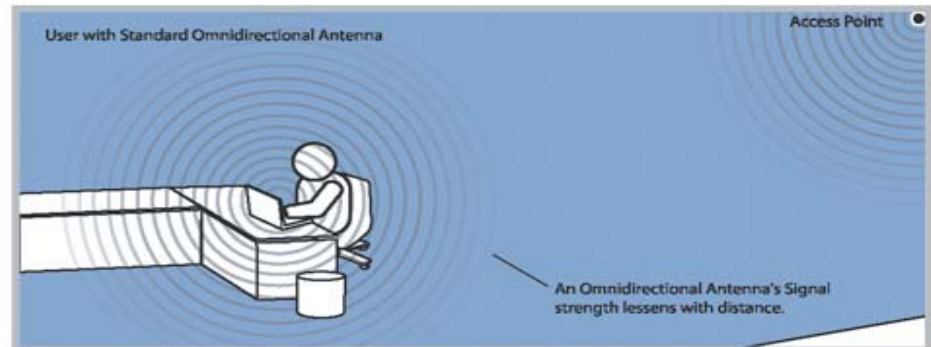

PERFORMANCE DIAGRAM:

*The range will vary in different operating environments due to effects such as building construction.